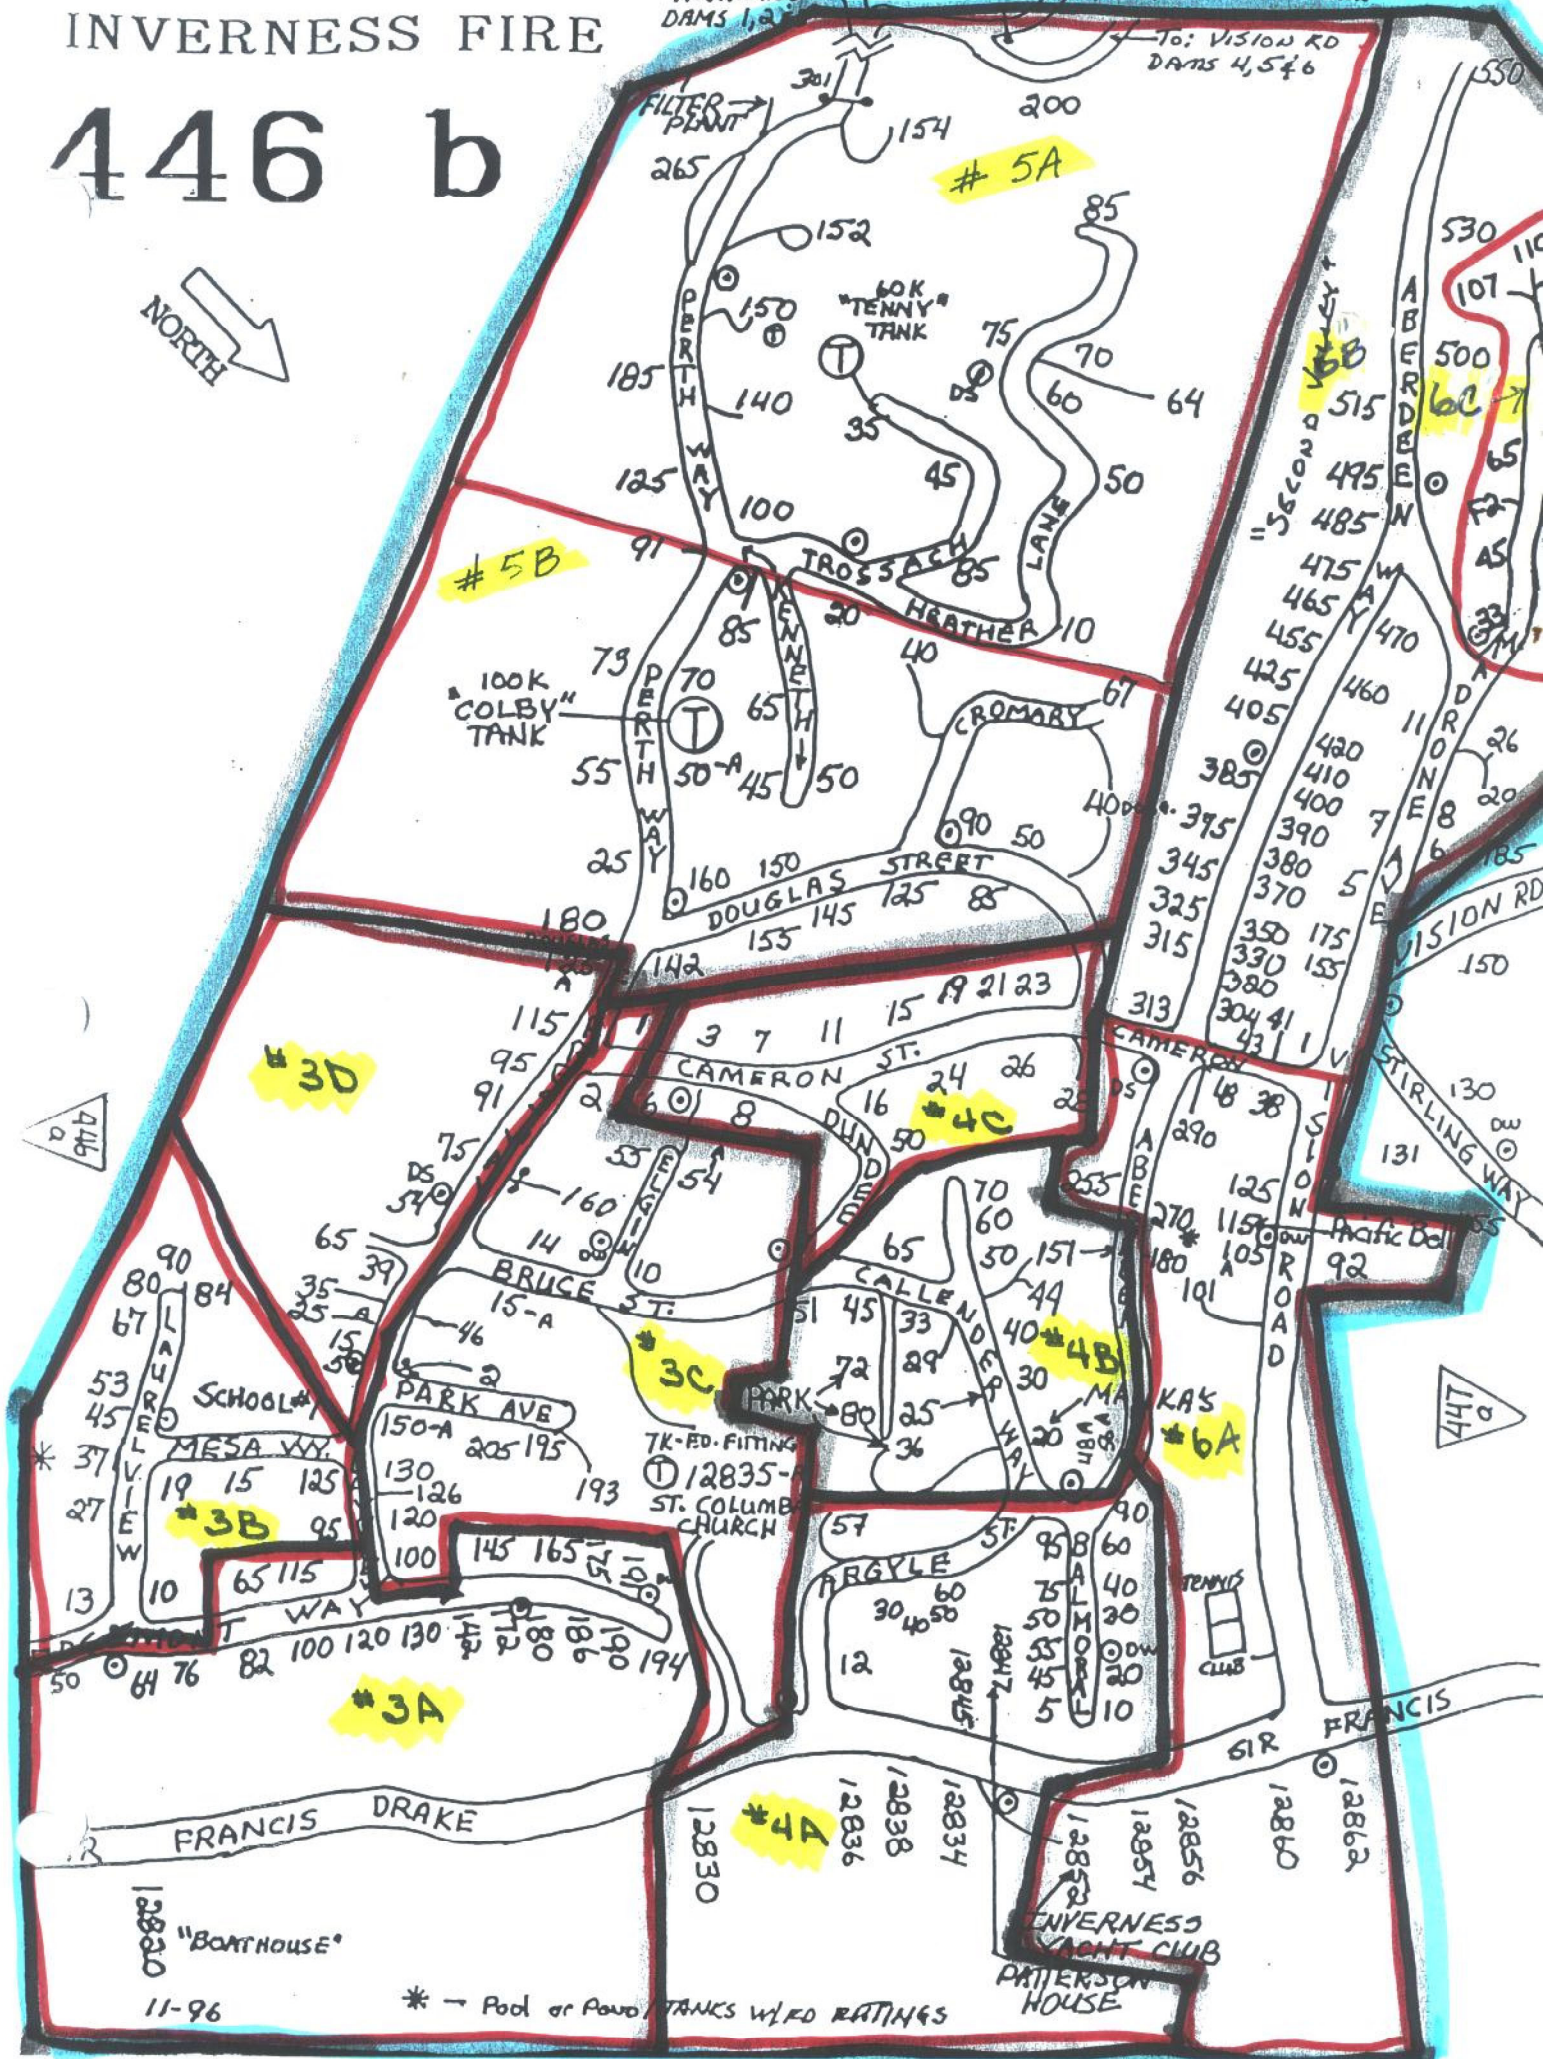

INVERNESS FIRE

446 a

INVERNESS FIRE

446 b

11-96

* - Pool or Pond/TANKS w/ NO RATINGS

INVERNESS FIRE

473

148

SEAHAVEN

TOMALES BAY

STATE PARK

448

I.P.U.D. 11-96

NOT TO SCALE

* - Pool or Pond
TANKS W/ FD FITTINGS