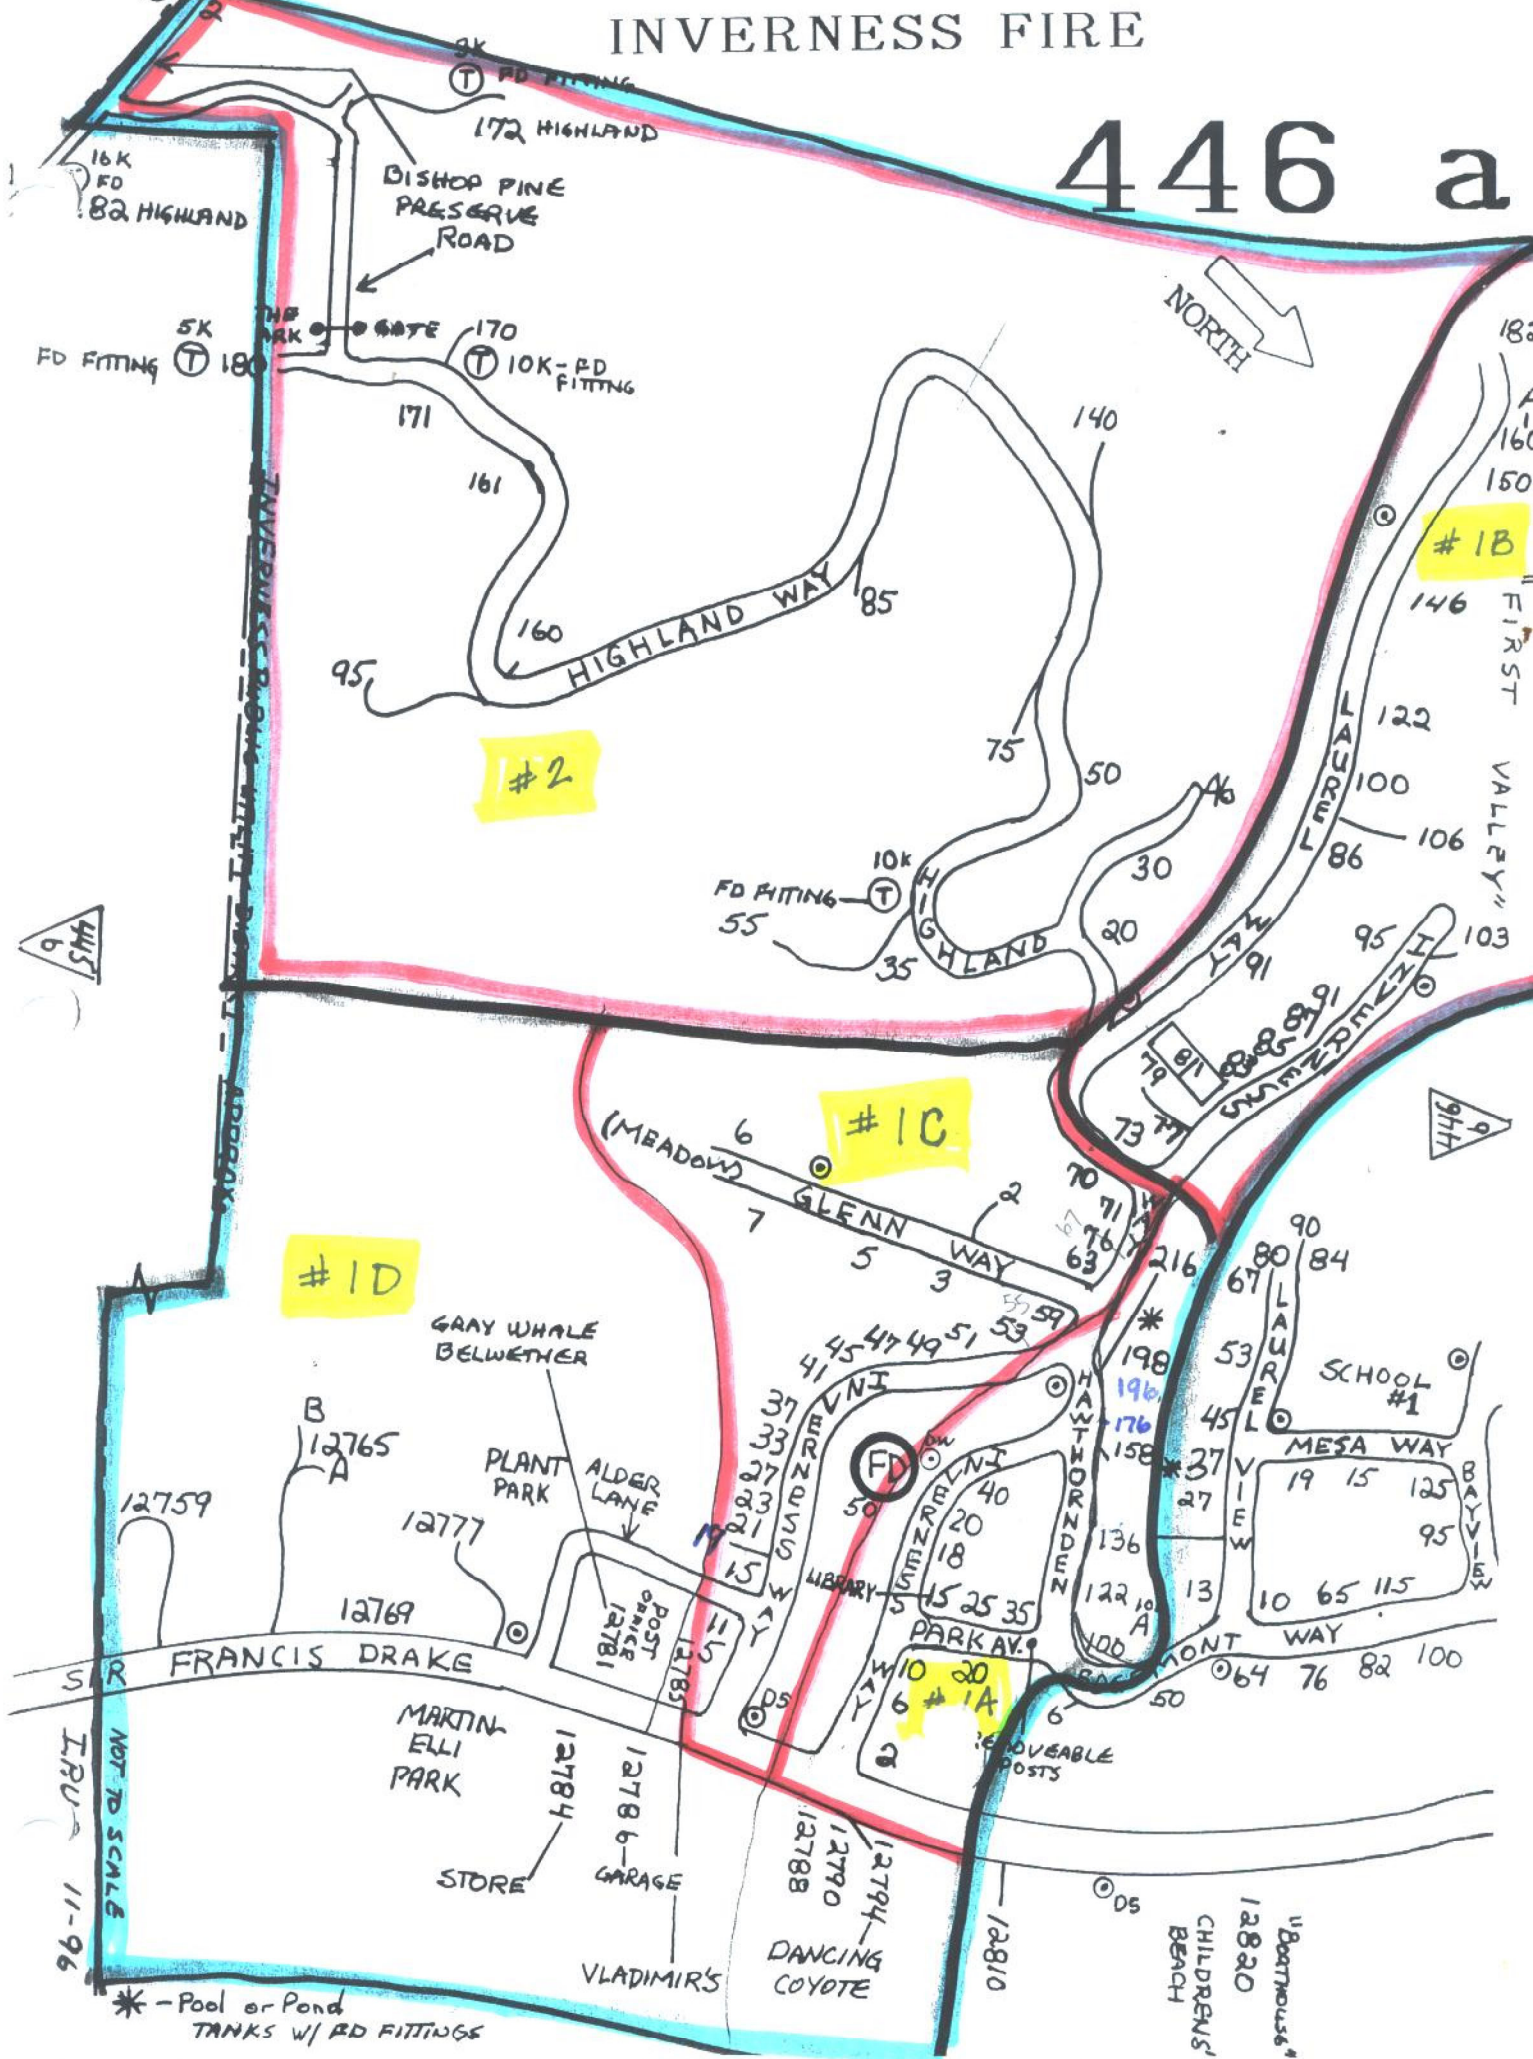

INVERNESS FIRE

446 a

INVERNESS FIRE

446 b

11-96

* - Pool or Pond/TANKS w/ NO RATINGS

INVERNESS FIRE

473

148

SEAHAVEN

TOMALES BAY

STATE PARK

448

I.P.U.D. 11-96

NOT TO SCALE

* - Pool or Pond
TANKS W/ FD FITTINGS