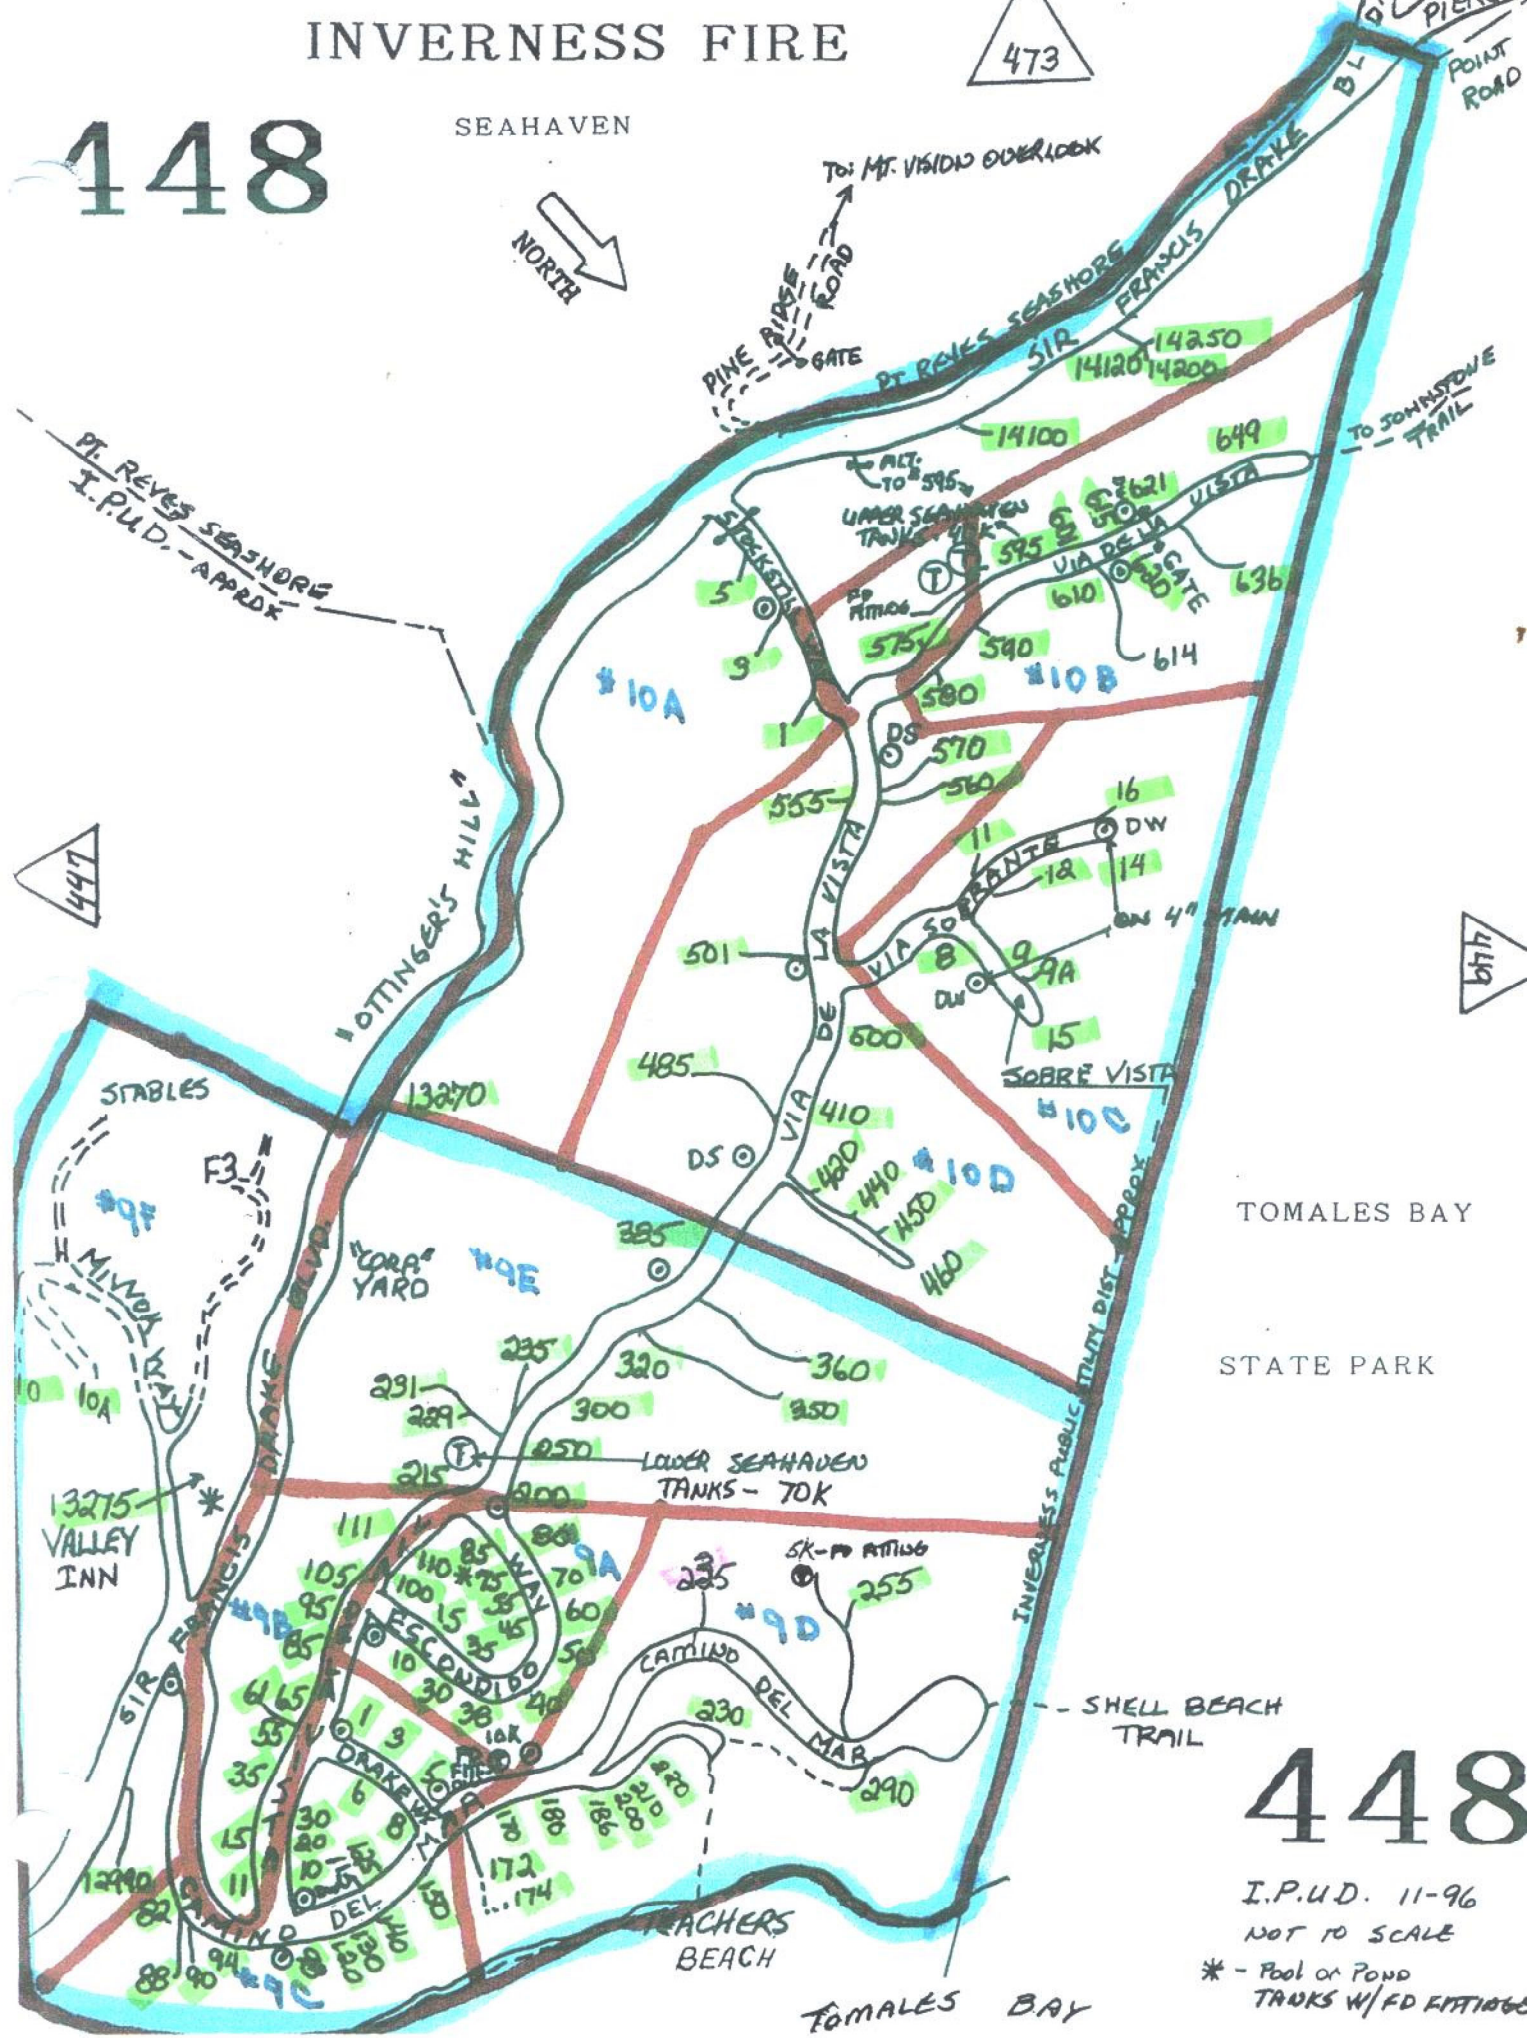

INVERNESS FIRE

446 a

INVERNESS FIRE

446 b

11-96

* - Pool or Pond/TANKS w/ NO RATINGS

INVERNESS FIRE

473

148

SEAHAVEN

TOMALES BAY

STATE PARK

448

I.P.U.D. 11-96

NOT TO SCALE

* - Pool or Pond
TANKS W/ FD FITTINGS